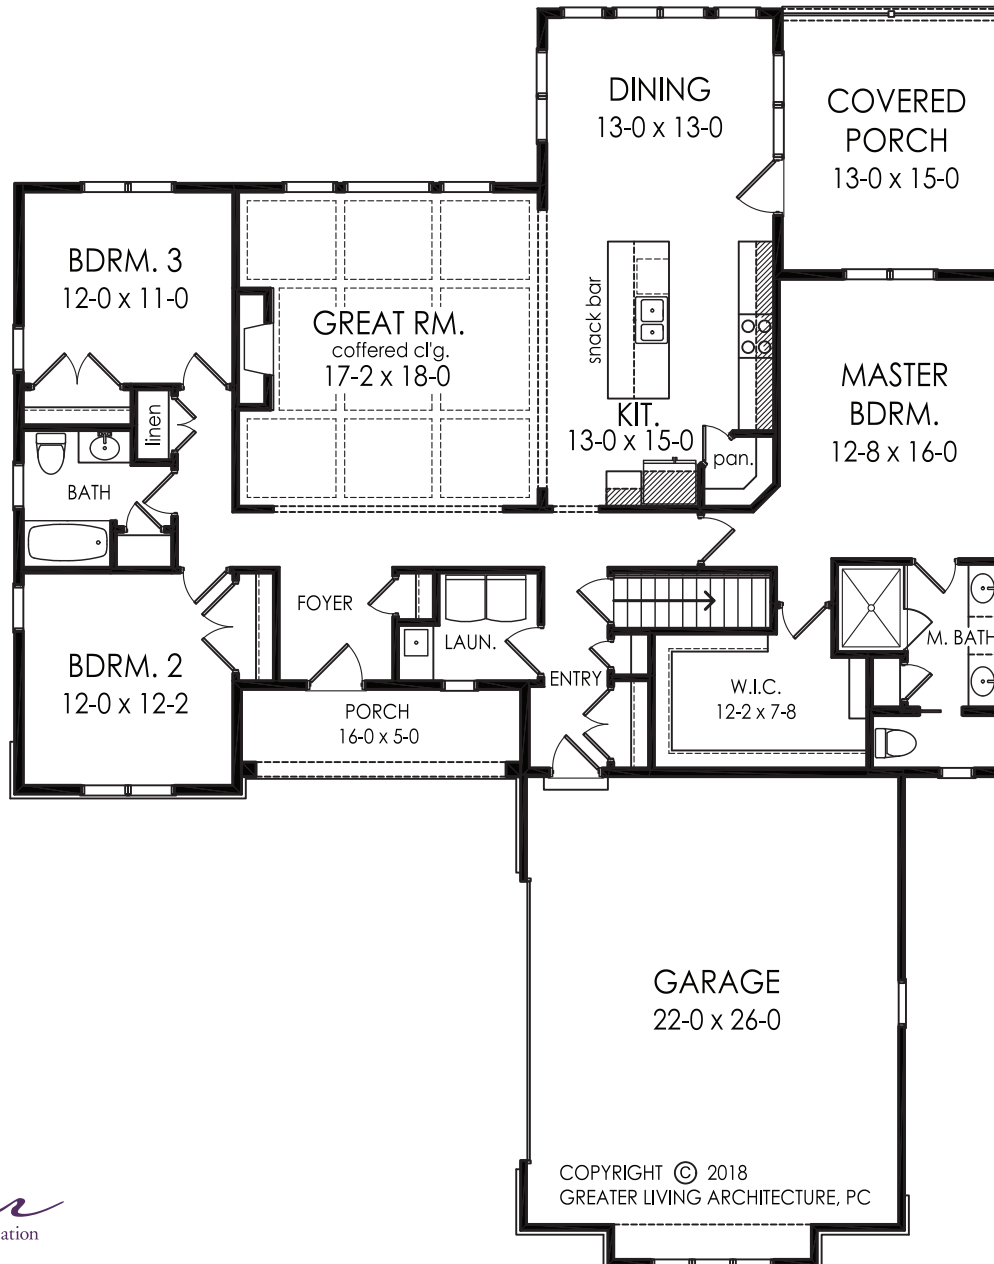

# Naughtnton Model | Lot 18

1946 sq ft 3 Bedroom 2 Bath 2 Car Garage

Lot 18, 8 Hawkstone Way  
**Hawkstone at Malvern Hills**  
Pittsford, NY 14534